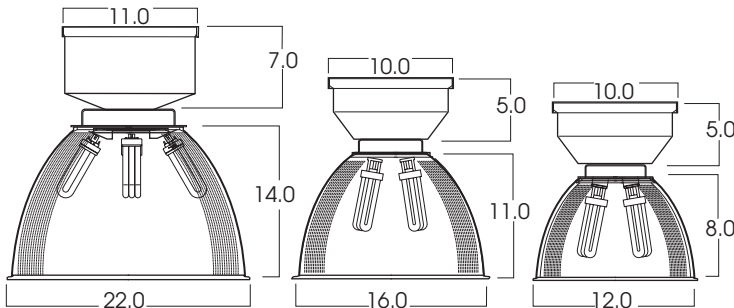

# LUMEN MAX DECO BALLAST HOUSING PRISMATIC REFRACTOR 8 x 42 WATT MAX

## PRODUCT INFORMATION:

- The *LUMEN MAX* Compact Fluorescent Series offers a unique alternative to Metal Halide.
- Deco ballast housing (DCH) is compact and functional.
- Instant on/off.
- Stepped dimming using multiple circuit wiring optional.
- Energy-efficient ballasts.
- Prismatic refractor allows up-light. Opal and Diffuse finishes are available.
- Integral EM option.
- 20 Powdercoat colors available.
- Damp location rated.
- Manufactured and tested to UL standard No. 1598.

\* Specify Length  
in 6" increments

Dimensions shown are nominal. Spectrum Lighting is continually improving products and reserves the right to make changes that will not alter performance or appearance with or without written notice.