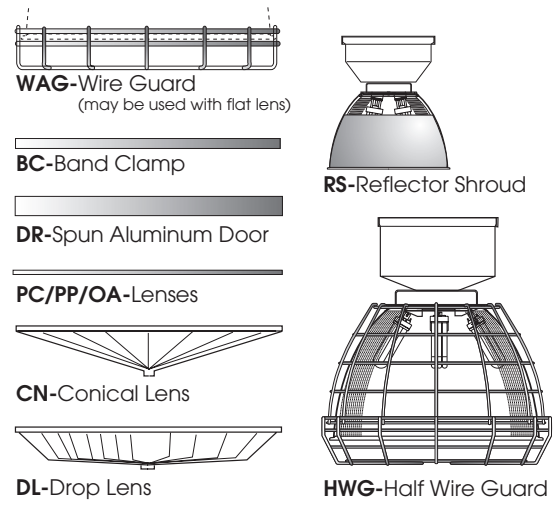

## DIFFUSER OPTIONS

MODEL	LAMP	WATT	BALLAST	ELECTRICAL	MOUNT./COLOR	REFRACTOR	DIFFUSER OPTIONS	
<b>PRDCH12-</b> 12"x 8" (3 LAMP 42w MAX)	<b>CF1</b> <b>CF2</b> <b>CF3</b> <b>CF4</b>	<b>18w</b> <b>26w</b> <b>32w</b> <b>42w</b>	<b>EX</b> - Electronic 120/277v	<b>2C</b> -2 Circuit <b>3C</b> -3 Circuit <b>4C</b> -4 Circuit <b>FS</b> -Fuse holder and fuse <b>EM</b> -Emergency battery pack 1-420 <b>TST</b> -Twist-Lok Socket 1-425	<b>HM*</b> -Hang-Straight Pendant (3/8 IPS) <b>PM*</b> -Rigid Pendant (3/8 IPS) <b>CD*</b> -Aircraft Cable, Straight Cord <b>SM</b> -Surface Mount <b>SC1</b> -Safety Cable <b>HC</b> -Hook & Cord <b>NM2</b> -1/2" Hub <b>NM3</b> -3/4" Hub  <b>GW</b> -Gloss White <b>MB</b> -Matte Black <b>SI</b> -Silver <b>CC</b> -Custom Color	<b>PR12</b> -12" Clear Prismatic <b>PR16</b> -16" Clear Prismatic <b>PR22</b> -22" Clear Prismatic <b>OP12</b> -12" Opal Etch <b>OP16</b> -16" Opal Etch <b>OP22</b> -22" Opal Etch <b>DF12</b> -12" Diffuse <b>DF16</b> -16" Diffuse <b>DF22</b> -22" Diffuse <b>SC2</b> -Safety Cable, refractor to trim	<b>MOUNTING</b> <b>WAG12</b> -12" Wire Guard <b>WAG16</b> -16" Wire Guard <b>WAG22</b> -22" Wire Guard <b>DR12</b> -12" Spun Door <b>DR16</b> -16" Spun Door <b>DR22</b> -22" Spun Door <b>BC12</b> -12" Band Clamp <b>BC16</b> -16" Band Clamp <b>BC22</b> -22" Band Clamp <b>HWG22</b> -22" Half Wire Guard <b>RS12</b> -12" Reflector Shroud <b>RS16</b> -16" Reflector Shroud <b>RS22</b> -22" Reflector Shroud	<b>LENS</b> <b>PC</b> -Clear Polycarbonate <b>PP</b> -Prismatic Polycarbonate <b>OPL</b> -Opal Acrylic <b>CN</b> -Conical Lens <b>DL</b> -Drop Lens
<b>PRDCH22-</b> 22"x 14" (8 LAMP 42w MAX) (4 LAMP 70w MAX)	<b>CF8</b>	<b>42W</b>	<b>EX</b>	<b>2C/EM</b>	<b>HM36/GW</b>	<b>PR22</b>	<b>WAG22</b> <b>PP</b>	